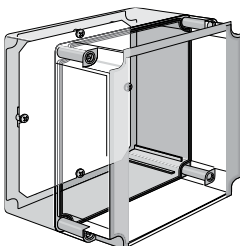

Panels

Bulletin: Q41Y

Catalog Number	Panel Size D x E mm/in.
Q138PE	98 x 48 3.86 x 1.89
Q1313PE	98 x 98 3.86 x 3.86
Q1813PE	148 x 98 5.83 x 3.86
Q1818PE	148 x 148 5.83 x 5.83
Q2518PE	223 x 148 8.78 x 5.83