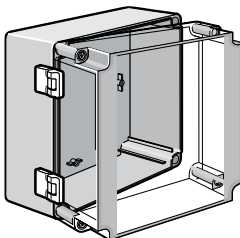

QLINE® E

QLINE® E

Brass Inserts

Self-tapping Brass Inserts fit into molded pads in the bottom of the enclosure. Inserts have an M2 internal machine screw thread and M4 self-tapping external thread.

Bulletin: Q41Y

Catalog Number	Description	Qty. Pkg.
QEBI	M2 thread inserts	4

Hinge Kit

Includes two polyamid hinges, eight M4 self-tapping zinc-plated screws, eight flat washers and drilling template. Use on all QLINE® E enclosures.